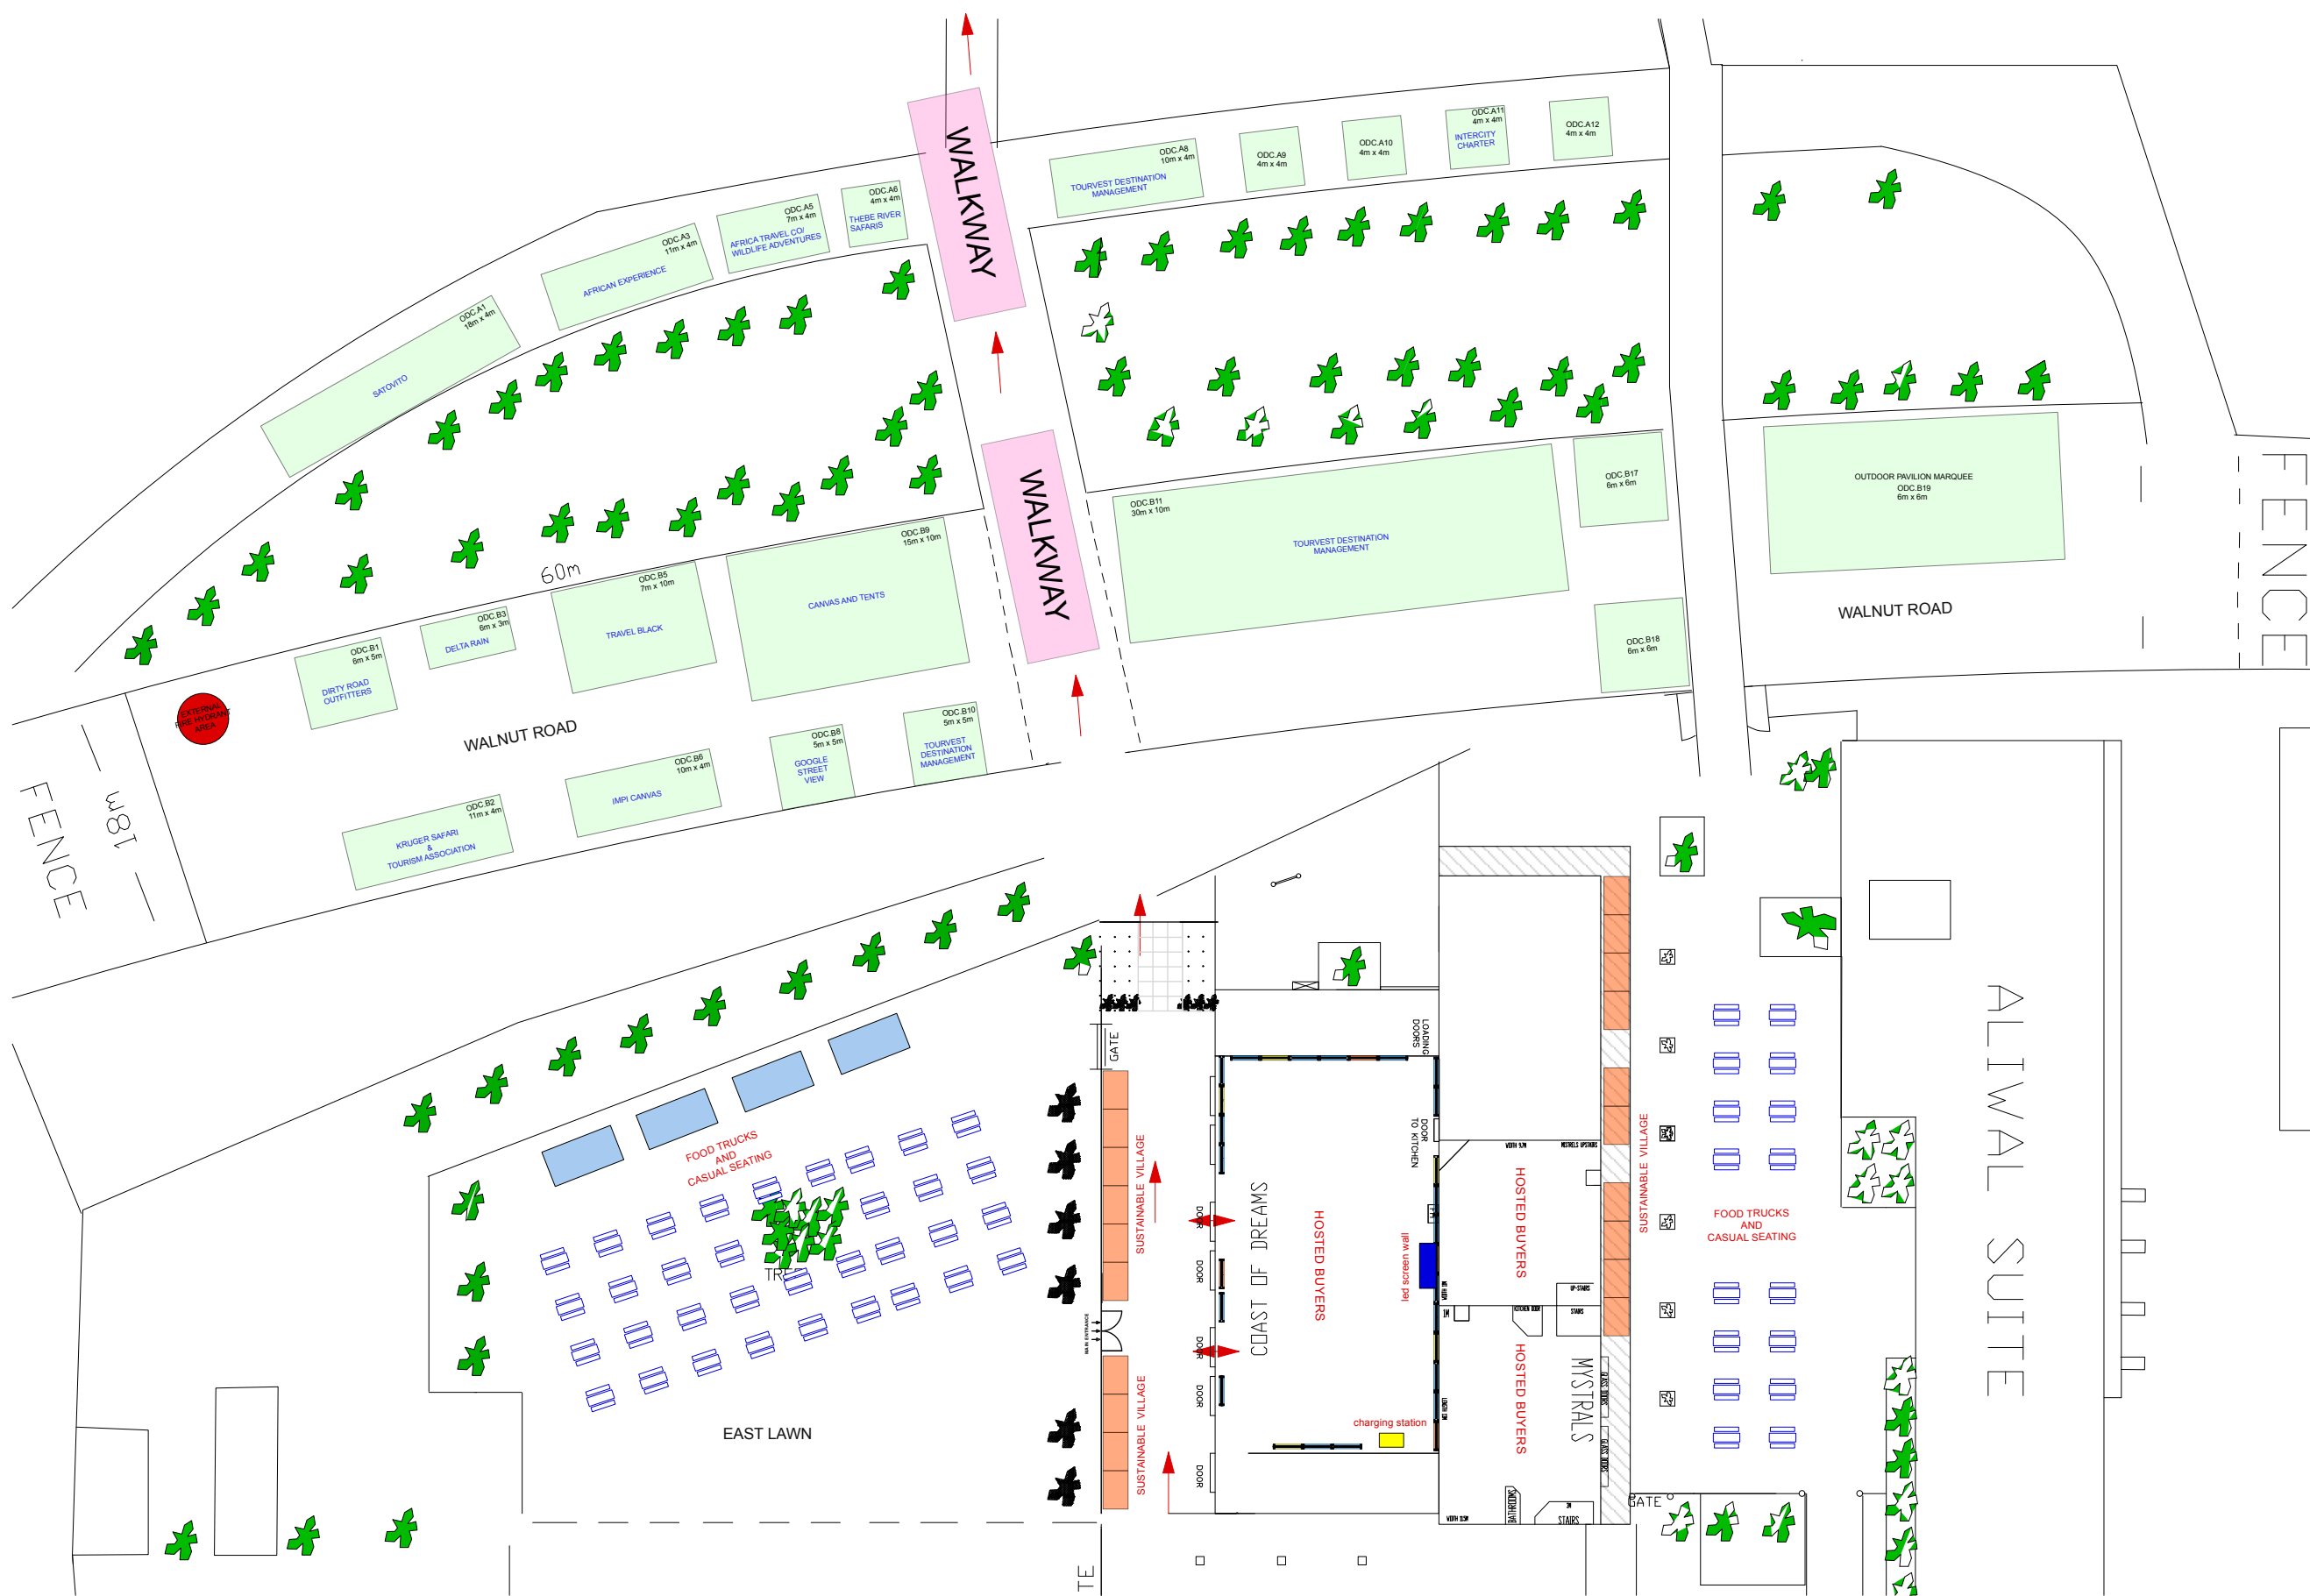

LAYOUT :DBN DEC _COAST OF DREAMS/MYSTRALS /OUTDOOR AREAS

Floor Layout
 1:450
 GRID 1 BLOCK = 1MX1M

AFRICA'S TRAVEL INDABA 2026
 Venue: DBN -WALNUT ROAD/ EAST LAWN / MYSTRAL AND COAST OF DREAMS , Show Dates: 11-14 May 2026