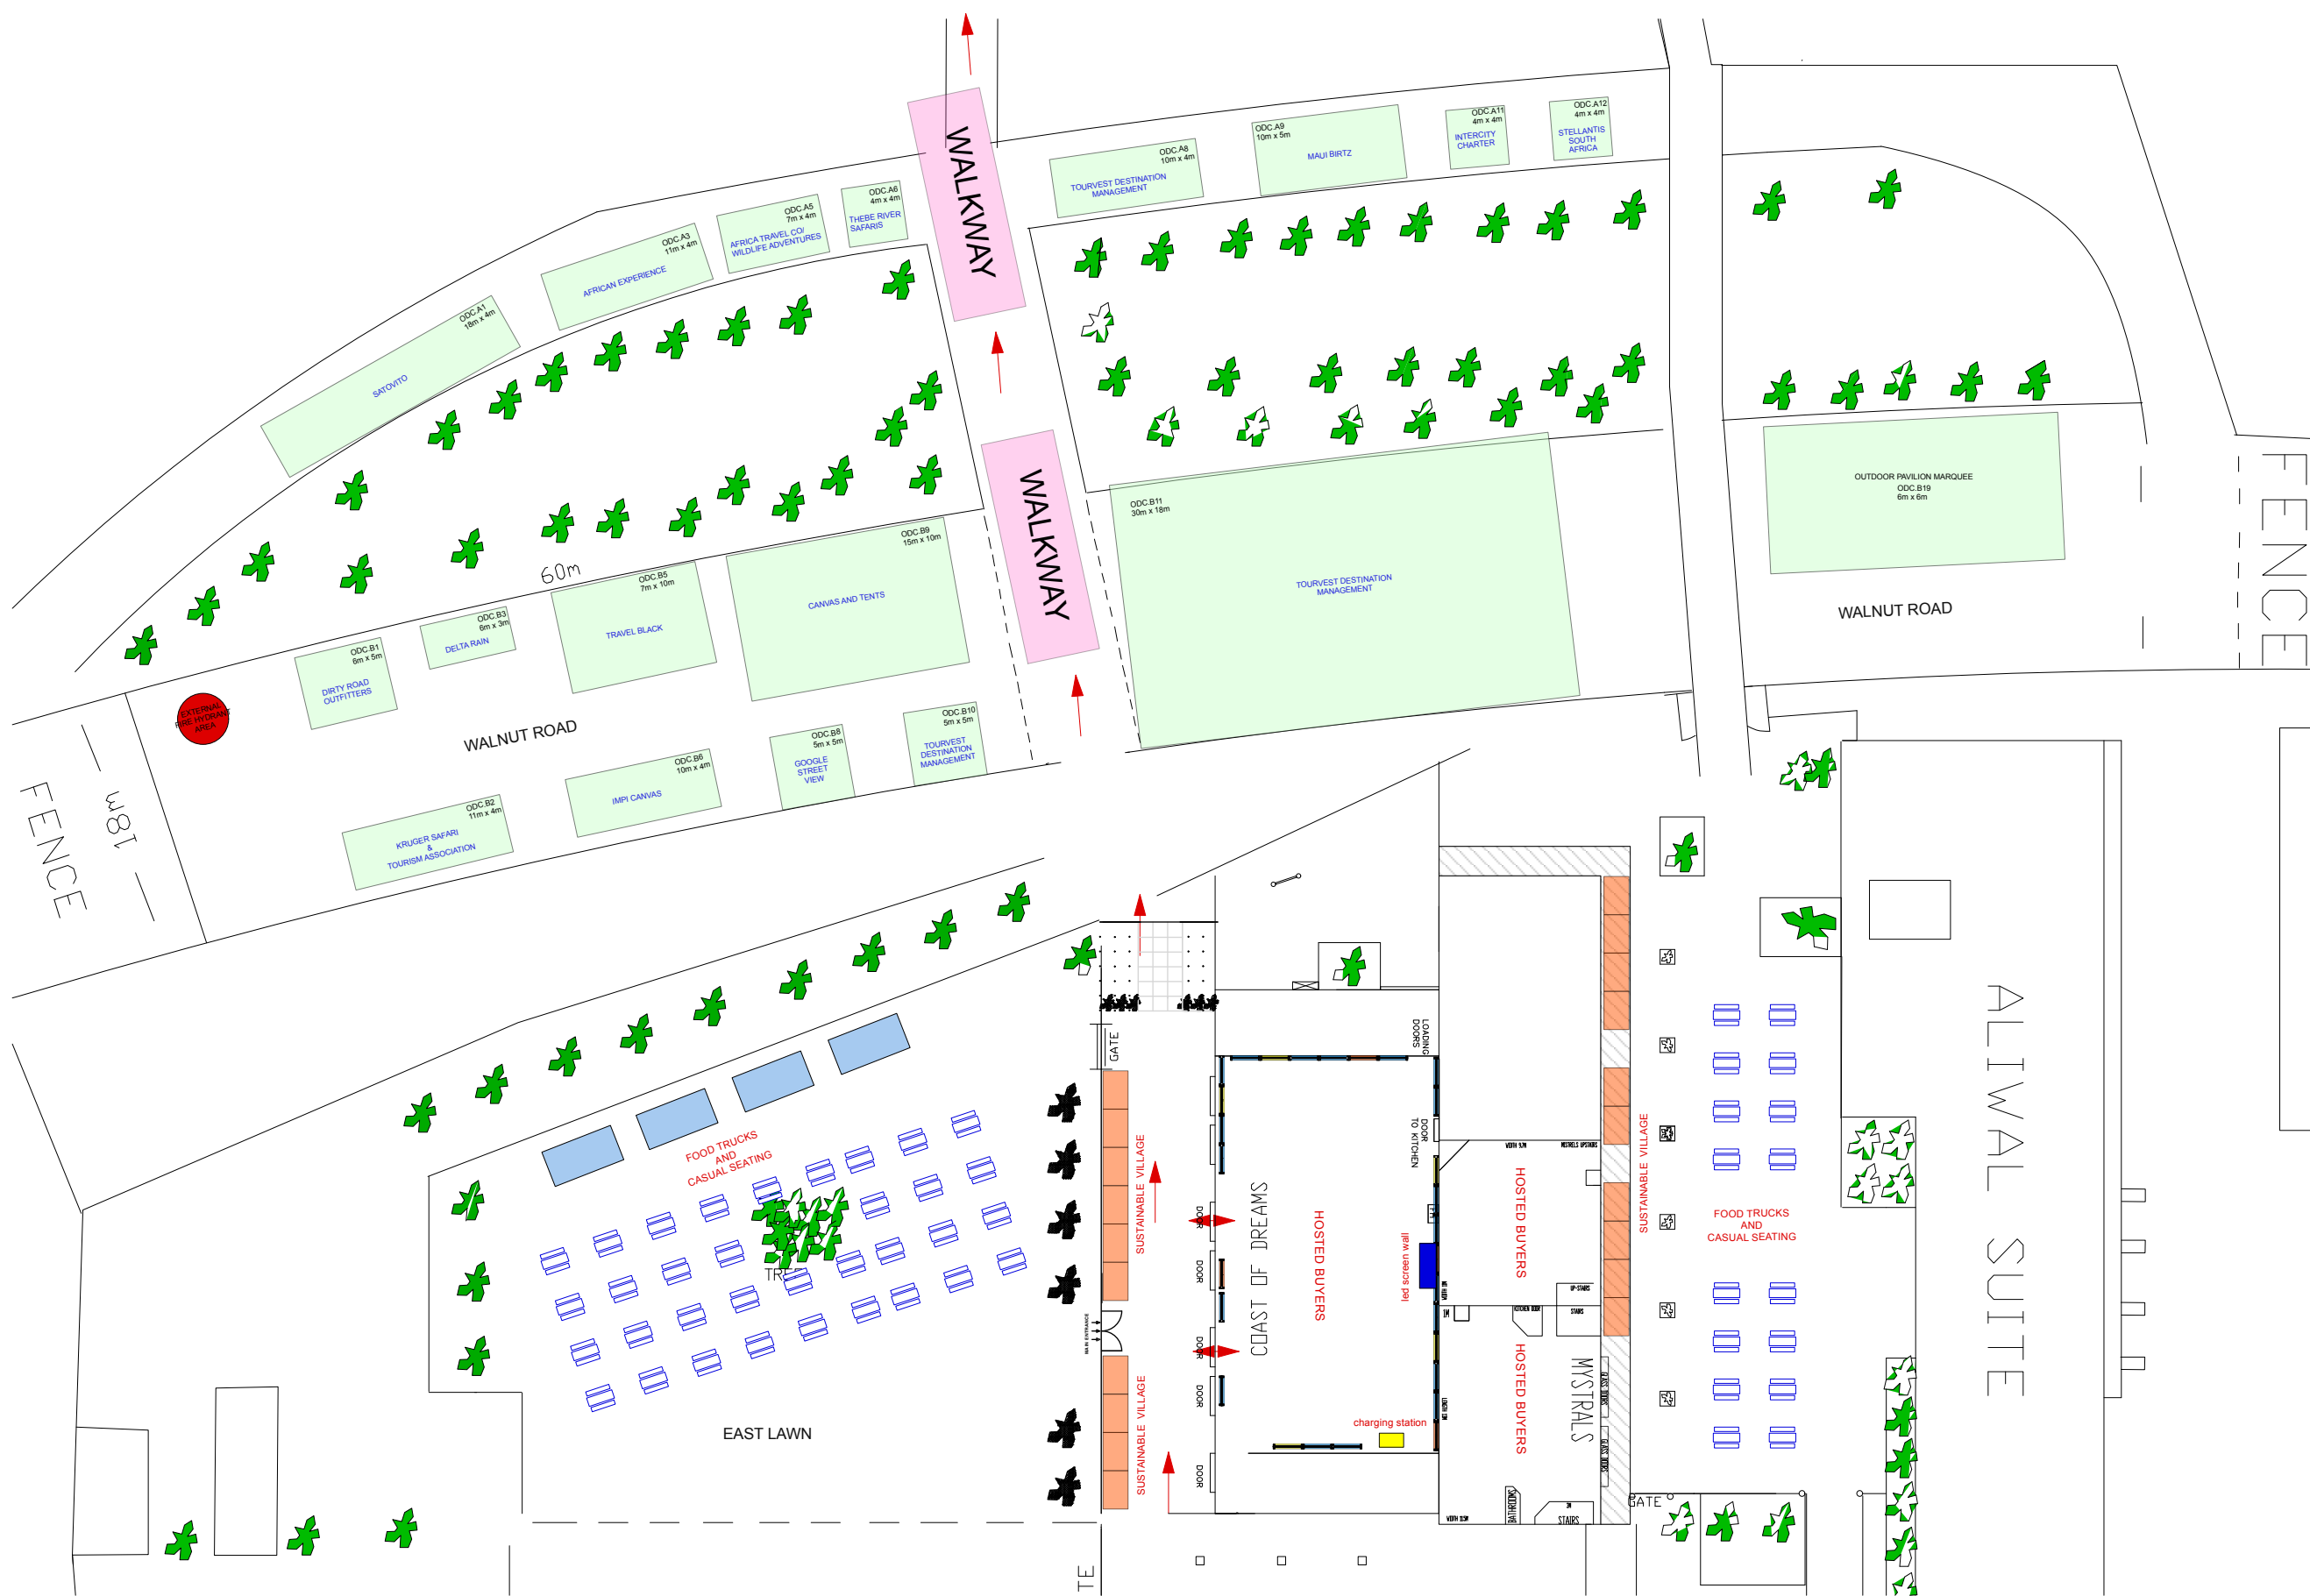

LAYOUT :DBN DEC _COAST OF DREAMS/MYSTRALS /OUTDOOR AREAS

Floor Layout
 1:450
 GRID 1 BLOCK = 1MX1M

AFRICA'S TRAVEL INDABA 2026
 Venue: DBN -WALNUT ROAD/ EAST LAWN / MYSTRAL AND COAST OF DREAMS , Show Dates: 11-14 May 2026