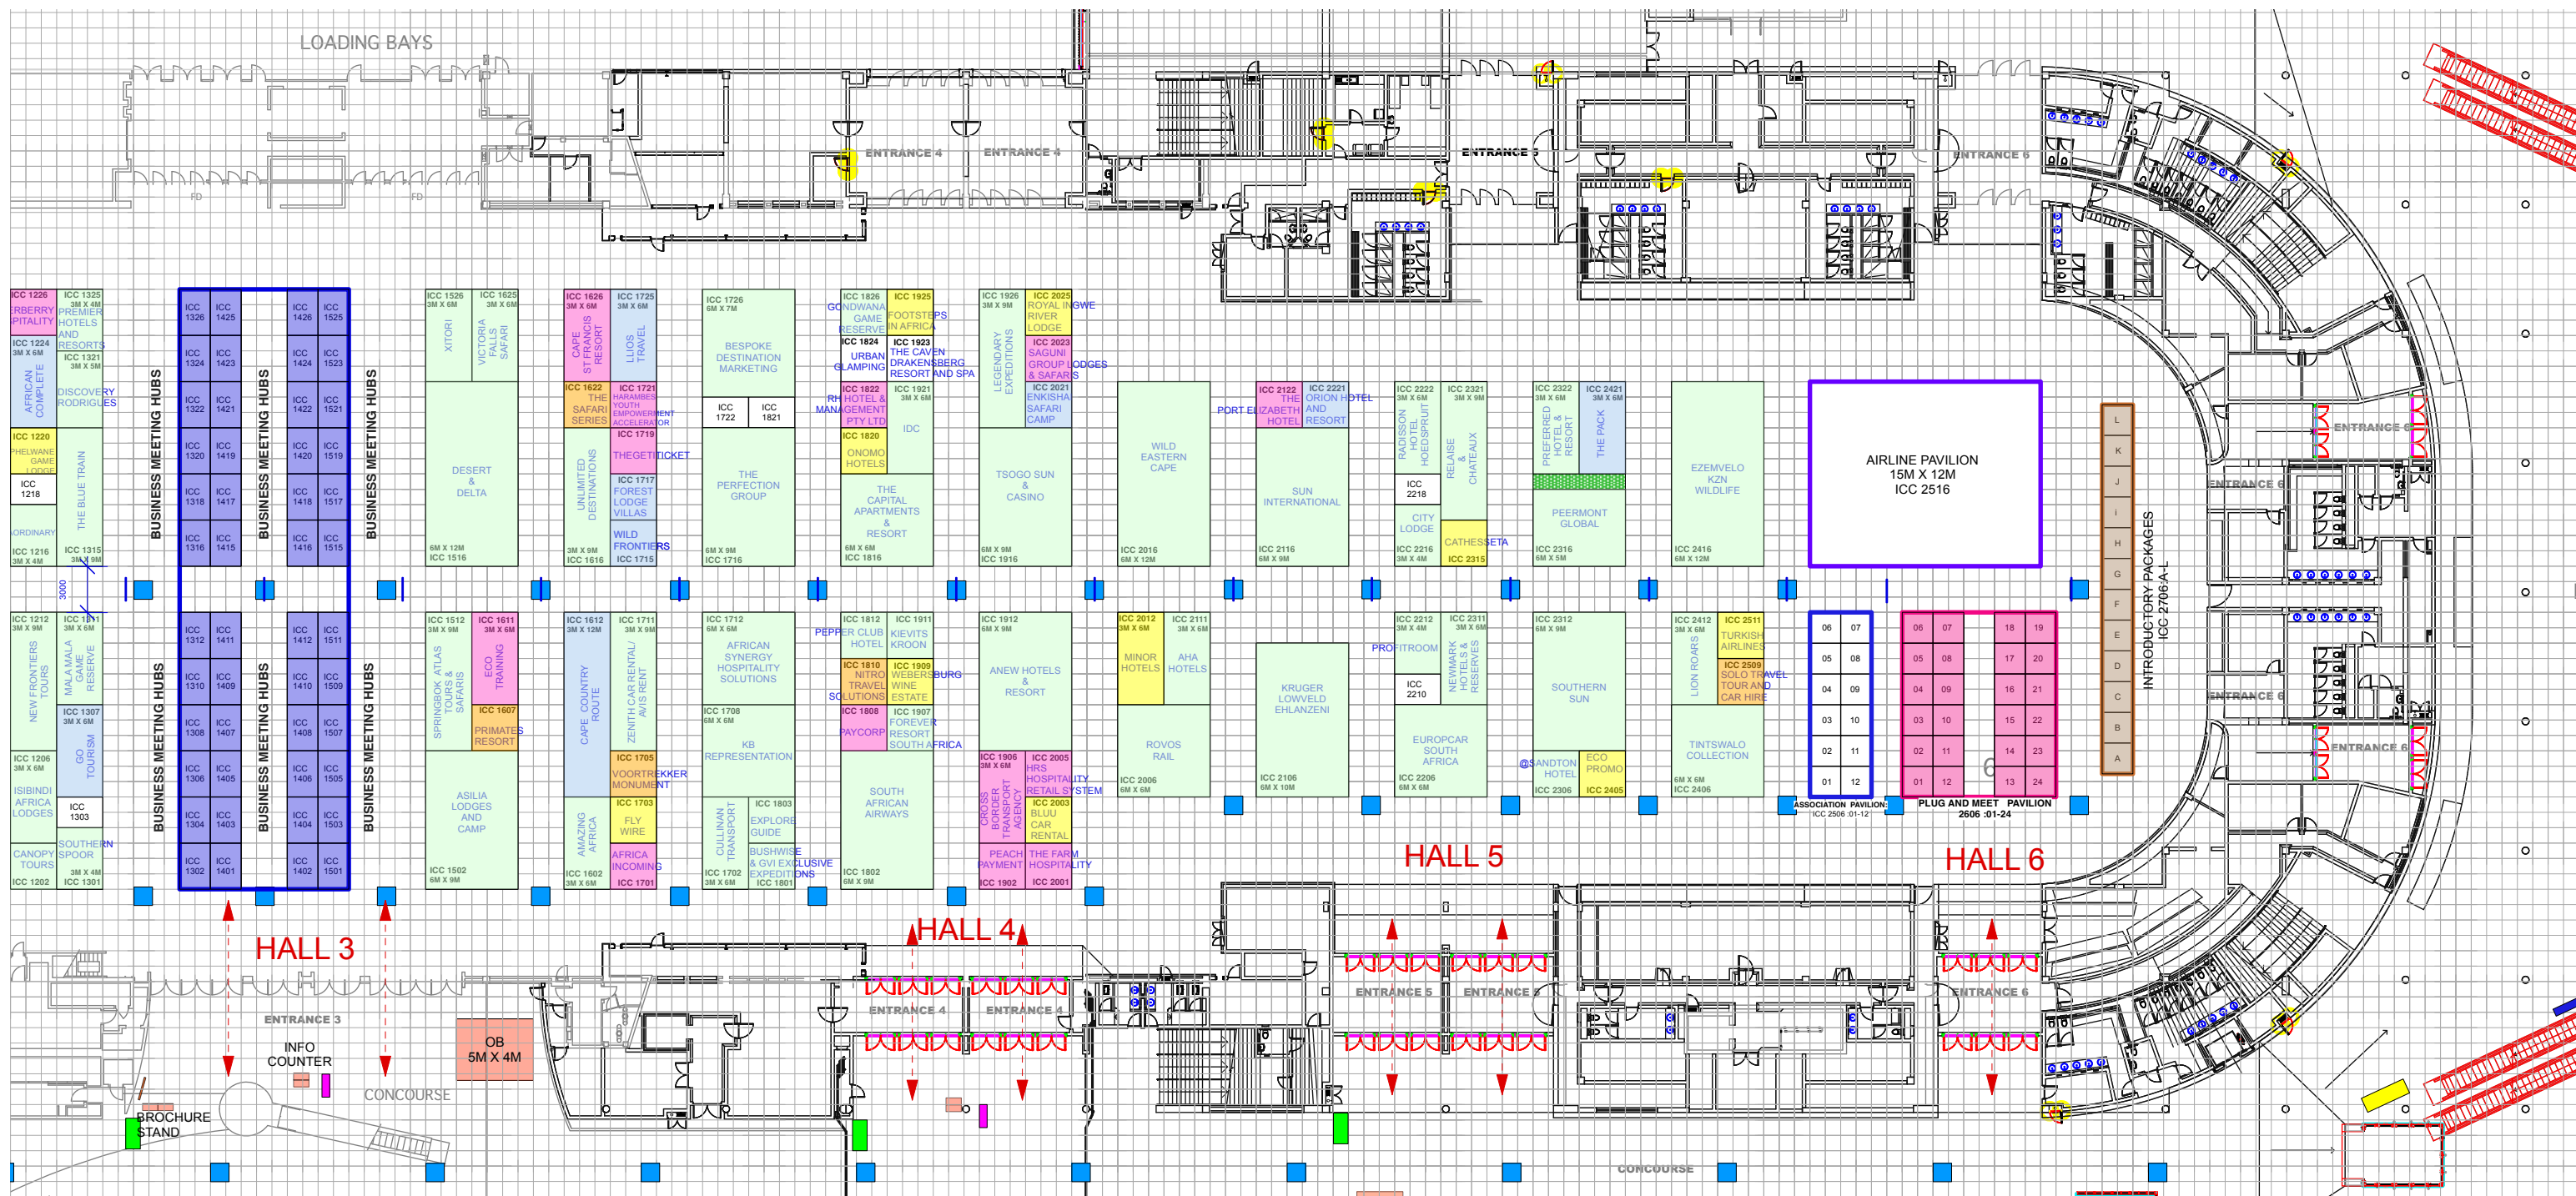

Floor Layout
1:800
GRID 1 BLOCK = 1MX1M

DBN ICC HALL 1-6 LAYOUT

AFRICA'S TRAVEL INDABA 2026
Venue: DBN ICC , Hall 1-6 , Show Dates: 11-14 May 2026

ORGANISER : South African Tourism
AE: rembu@synergybe.co.za
DESIGN rene@garonacom.co.za

DWG NO: 445.17
05.05.2026

LAYOUT :DBN ICC HALL 3-6

Floor Layout
 1:410
 GRID 1 BLOCK = 1MX1M

AFRICA'S TRAVEL INDABA 2026
 Venue: DBN ICC , Hall 1-6 , Show Dates: 11-14 May 2026

ORGANISER : South African Tourism
 AE: rembu@synergybe.co.za
 DESIGN rene@garonacom.co.za

DWG NO: 445.17
 05.05.2026

LEGEND

- BASIC SHELL SCHEME
- EXECUTIVE PACKAGE
- FLOOR SPACE PACKAGE
- SILVER SHELL SCHEME PACKAGE
- PREMIUM PACKAGE
- MEETING HUBS
- 12 X MADIBA PLINTHS (500MM X 500MM)
- 23 X AERIAL STREET BANNER (1500MM X 1500MM_ DOUBLE SIDED)

SHELL WALLING TO HAVE BRACING WHERE POSSIBLE

Floor Layout
 1:800
 GRID 1 BLOCK = 1MX1M

AFRICA'S TRAVEL INDABA 2026
 Venue: DBN ICC , Hall 1-6 , Show Dates: 11-14 May 2026

ORGANISER : South African Tourism
 AE: rembu@synergybe.co.za
 DESIGN rene@garonacom.co.za