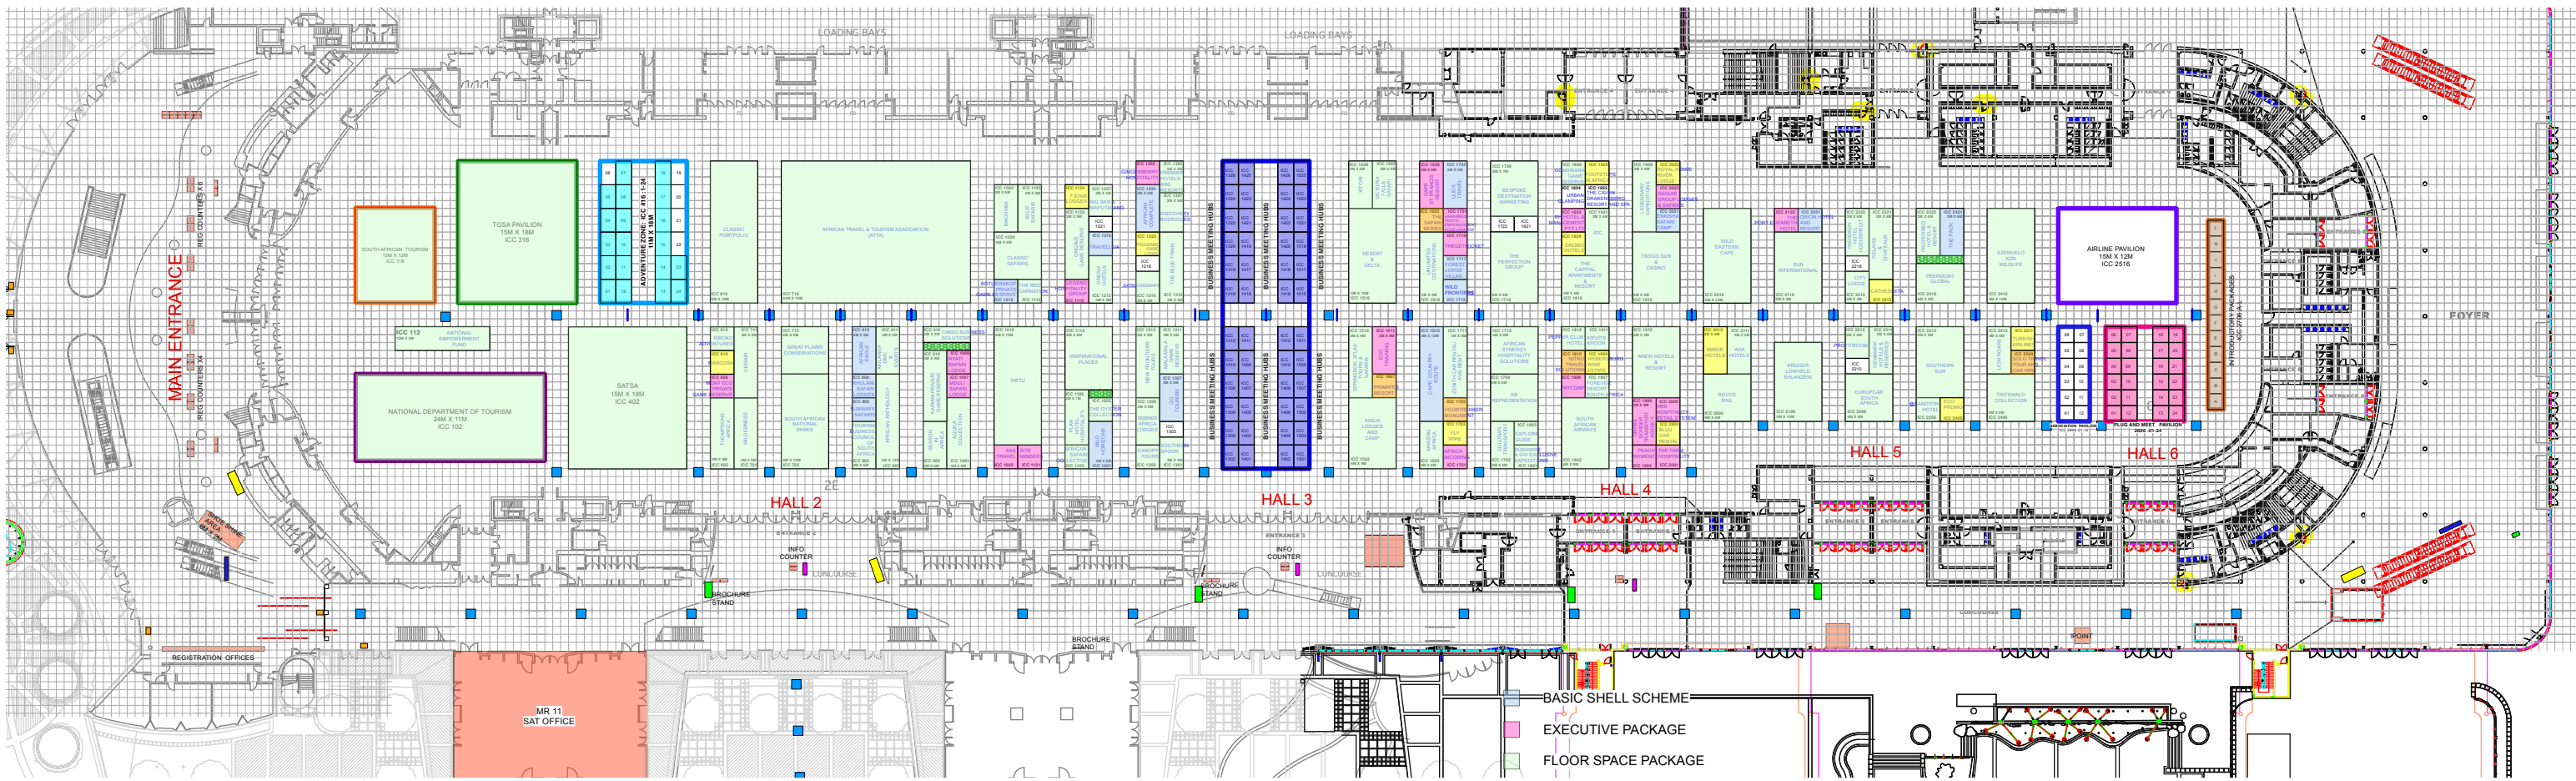

Floor Layout
1:800
GRID 1 BLOCK = 1MX1M

DBN ICC HALL 1-6 LAYOUT

AFRICA'S TRAVEL INDABA 2026
Venue: DBN ICC , Hall 1-6 , Show Dates: 11-14 May 2026

ORGANISER : South African Tourism
AE: rembu@synergybe.co.za
DESIGN rene@garonacom.co.za

DWG NO: 445.17
05.05.2026

LAYOUT :DBN ICC HALL 3-6

Floor Layout
 1:410
 GRID 1 BLOCK = 1MX1M

AFRICA'S TRAVEL INDABA 2026
 Venue: DBN ICC , Hall 1-6 , Show Dates: 11-14 May 2026

ORGANISER : South African Tourism
 AE: rembu@synergybe.co.za
 DESIGN rene@garonacom.co.za

DWG NO: 445.17
 05.05.2026

LEGEND

- BASIC SHELL SCHEME
- EXECUTIVE PACKAGE
- FLOOR SPACE PACKAGE
- SILVER SHELL SCHEME PACKAGE
- PREMIUM PACKAGE
- MEETING HUBS
- 12 X MADIBA PLINTHS (500MM X 500MM)
- 23 X AERIAL STREET BANNER (1500MM X 1500MM_ DOUBLE SIDED)

SHELL WALLING TO HAVE BRACING WHERE POSSIBLE

Floor Layout
 1:800
 GRID 1 BLOCK = 1MX1M

AFRICA'S TRAVEL INDABA 2026
 Venue: DBN ICC , Hall 1-6 , Show Dates: 11-14 May 2026

ORGANISER : South African Tourism
 AE: rembu@synergybe.co.za
 DESIGN rene@garonacom.co.za