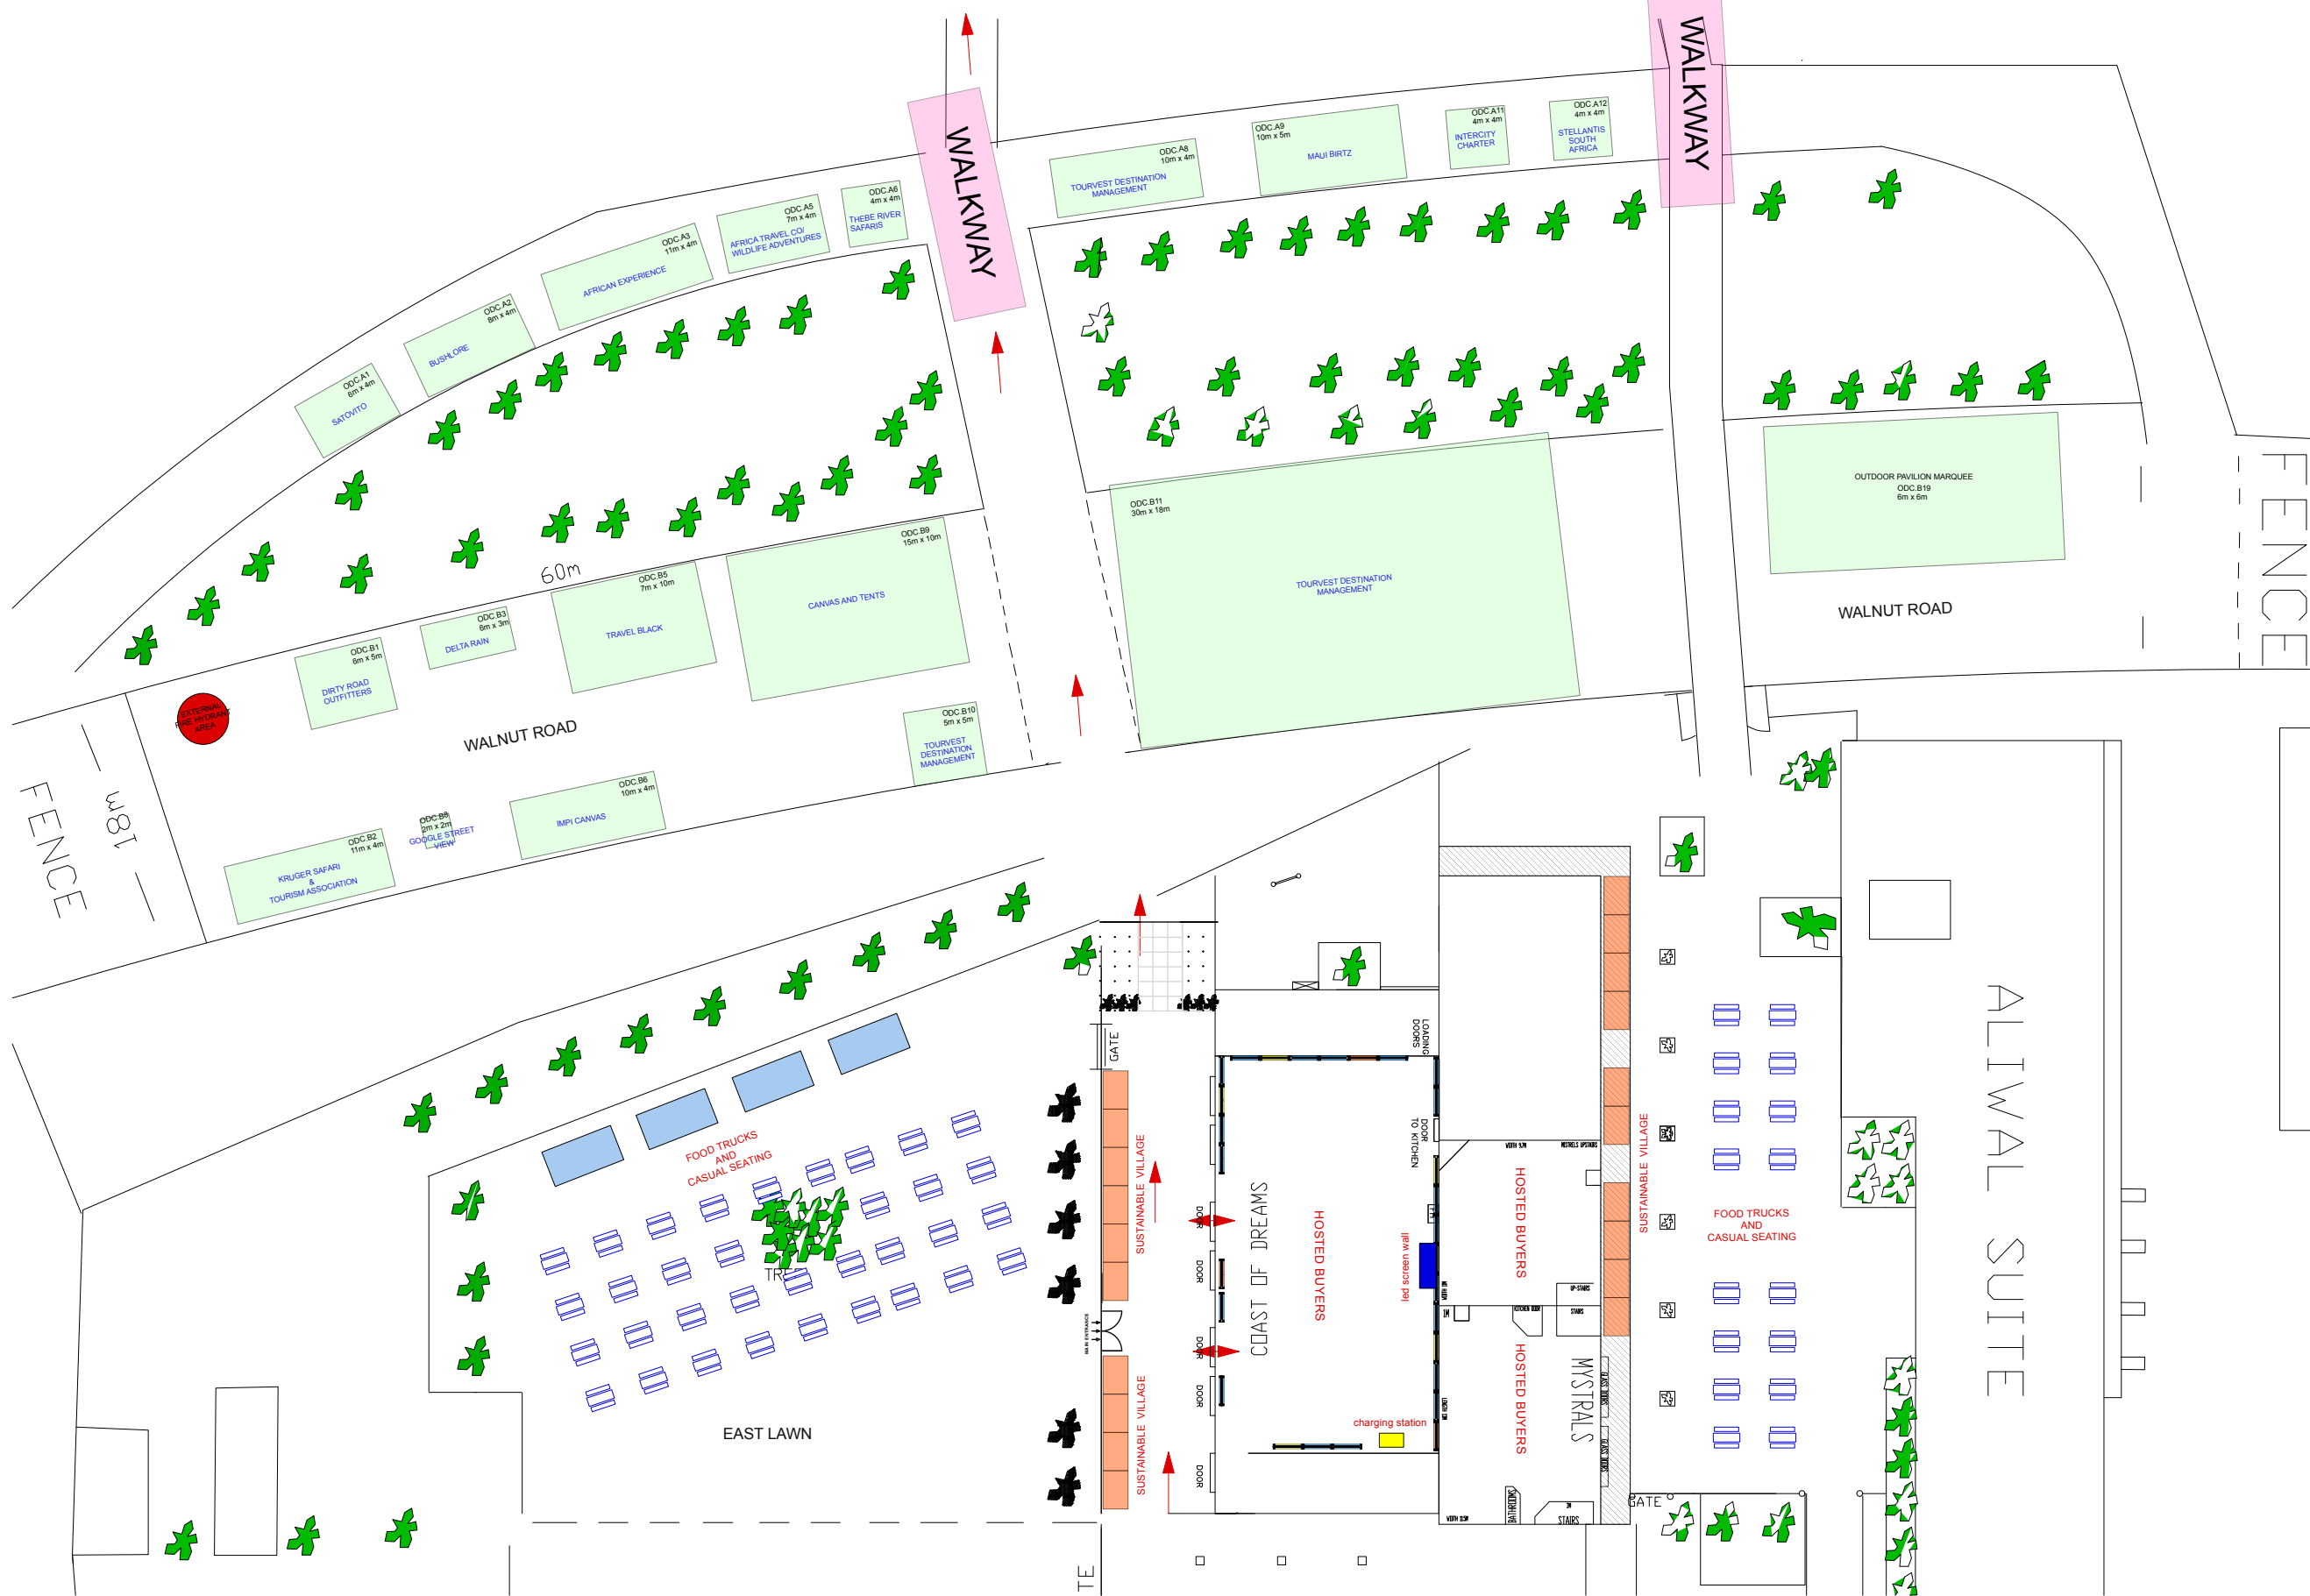

LAYOUT :DBN DEC _COAST OF DREAMS/MYSTRALS /OUTDOOR AREAS

Floor Layout
 1:450
 GRID 1 BLOCK = 1MX1M

AFRICA'S TRAVEL INDABA 2026
 Venue: DBN -WALNUT ROAD/ EAST LAWN / MYSTRAL AND COAST OF DREAMS , Show Dates: 11-14 May 2026