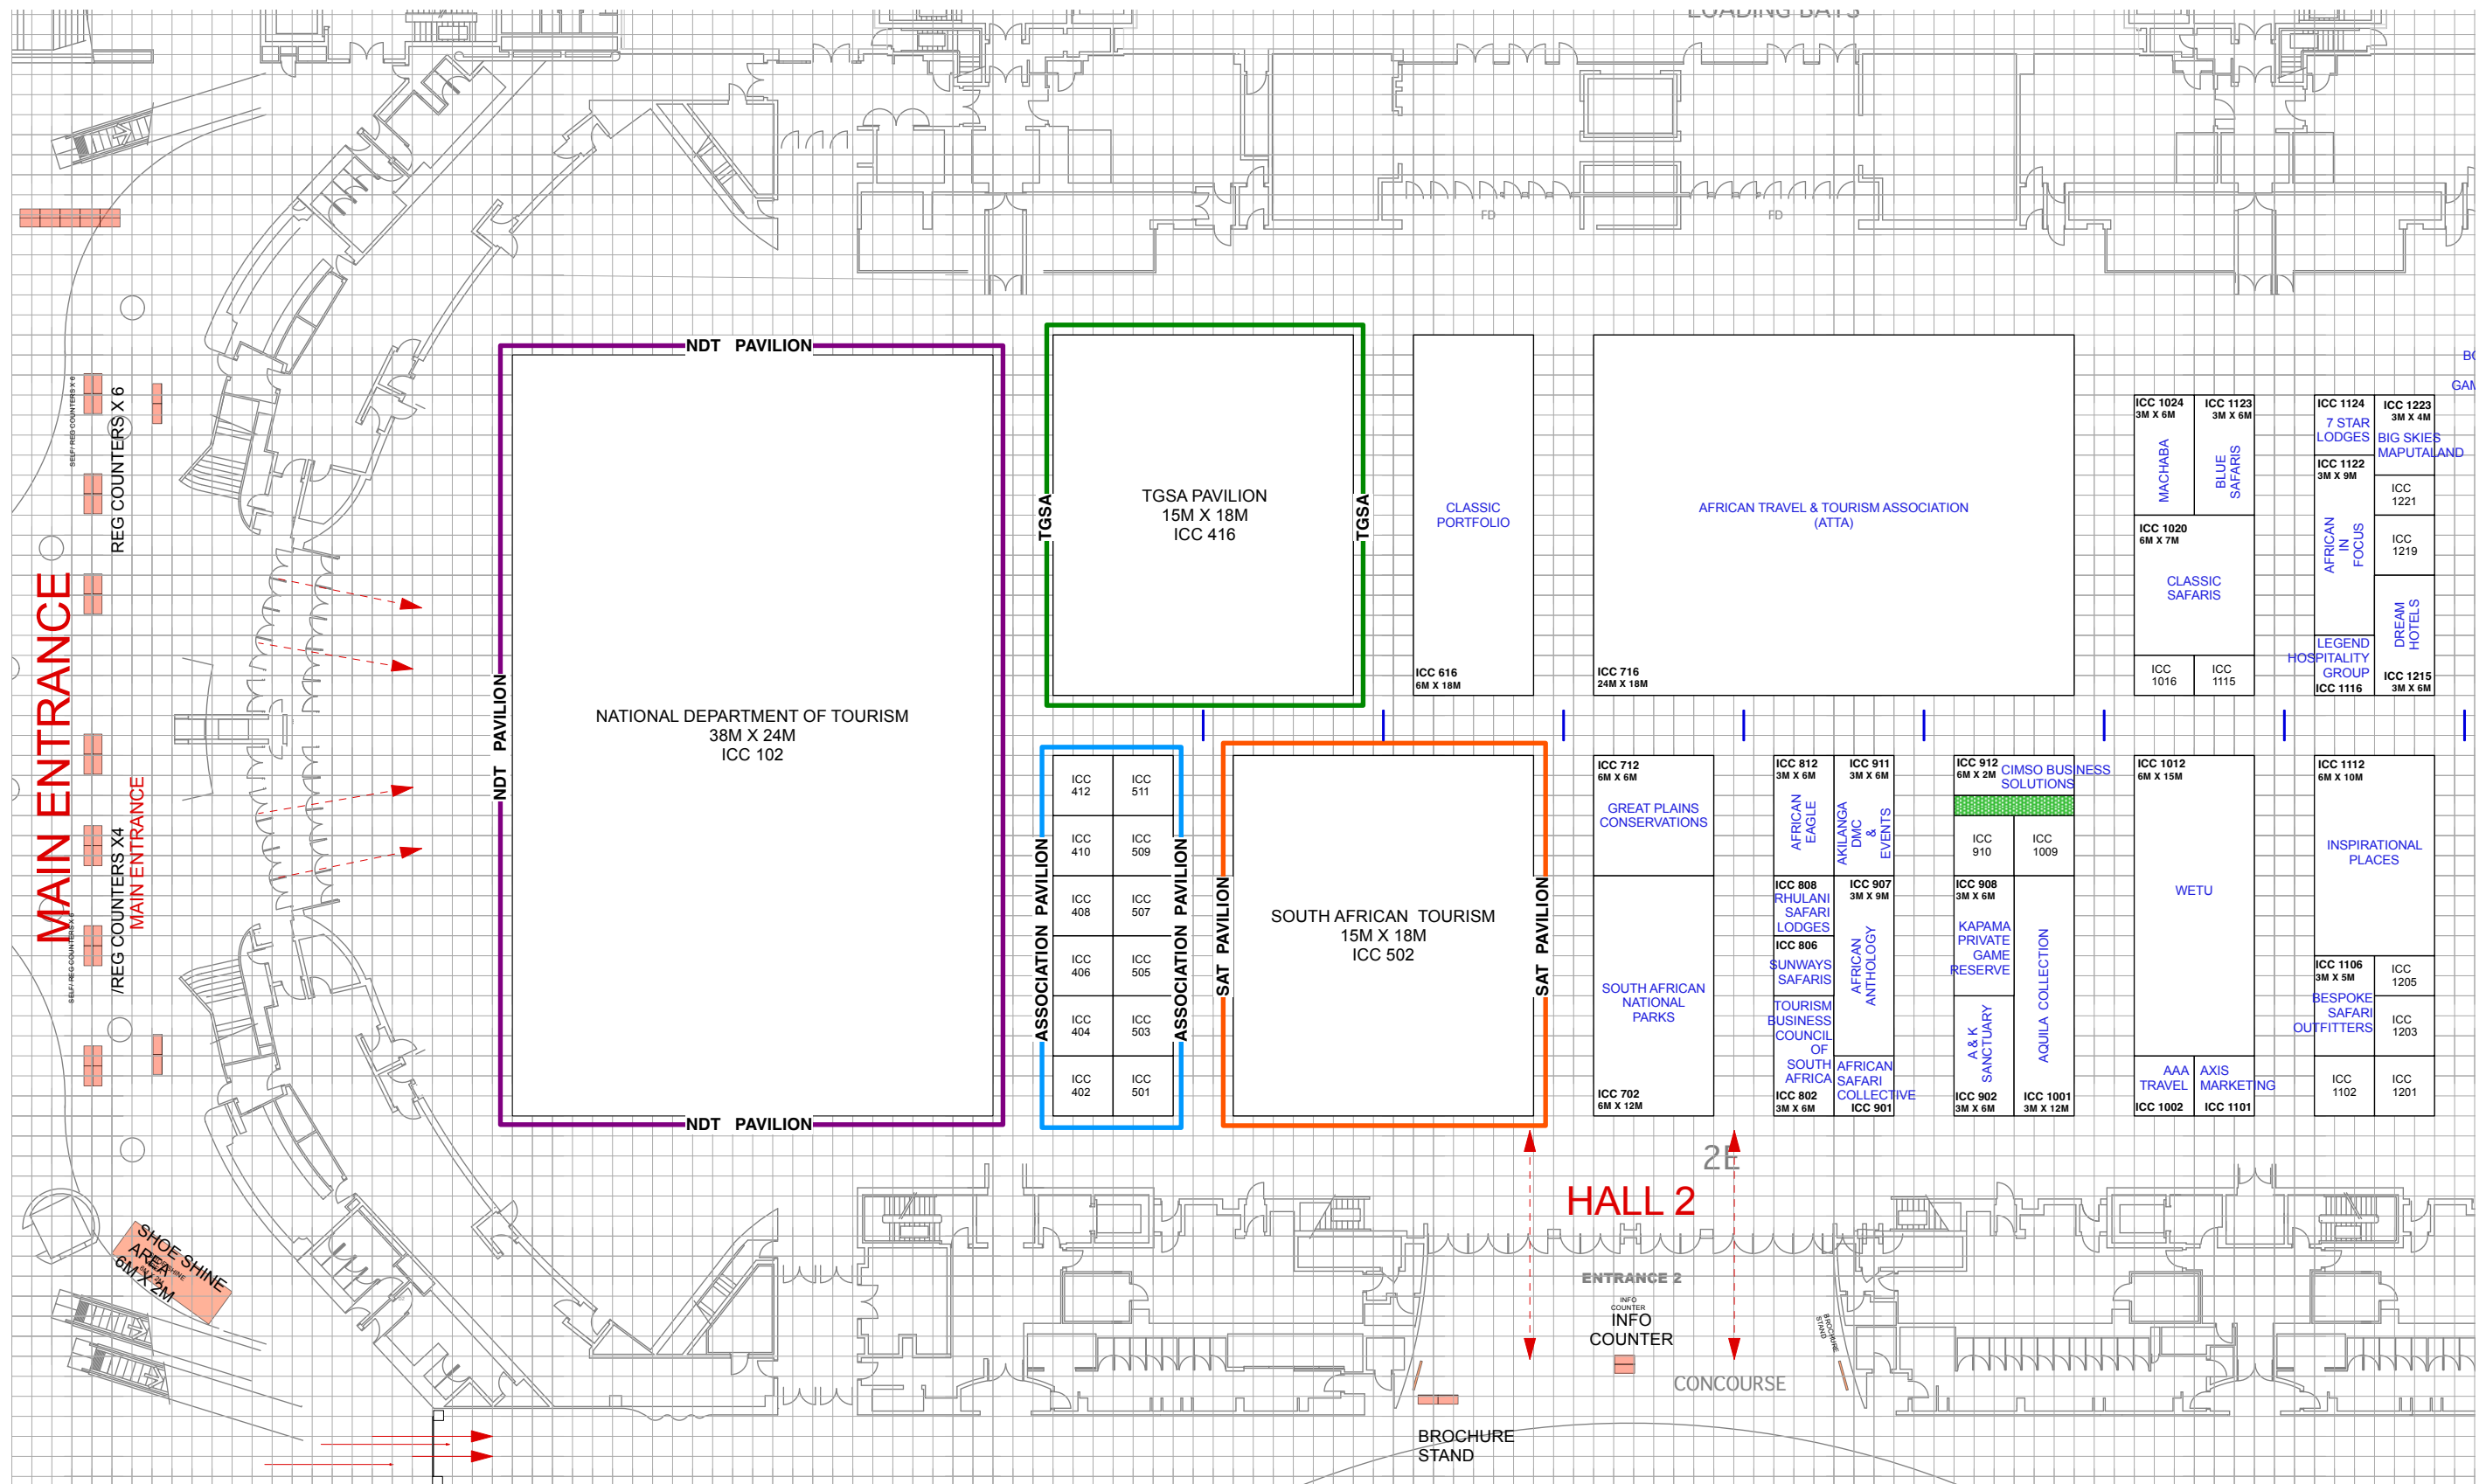

INTRODUCTORY DESK PACKAGE: 2706	
A	
B	
C	
D	
E	
F	
G	BLUEBERRY TRAVEL
H	
I	APEX BOUTIQUE HOTEL
J	
K	NGAMA ISLAND LODGES
L	

Floor Layout
1:800
GRID 1 BLOCK = 1MX1M

DBN ICC HALL 1-6 LAYOUT

AFRICA'S TRAVEL INDABA 2026
Venue: DBN ICC , Hall 1-6 , Show Dates: 11-14 May 2026

ORGANISER : South African Tourism
AE: rembu@synergybe.co.za
DESIGN rene@garonacom.co.za

DWG NO: 445.02
05.04.2026

Floor Layout
 1:330
 GRID 1 BLOCK = 1MX1M

LAYOUT :DBN ICC HALL 1-2

AFRICA'S TRAVEL INDABA 2026
 Venue: DBN ICC , Hall 1-6 , Show Dates: 11-14 May 2026