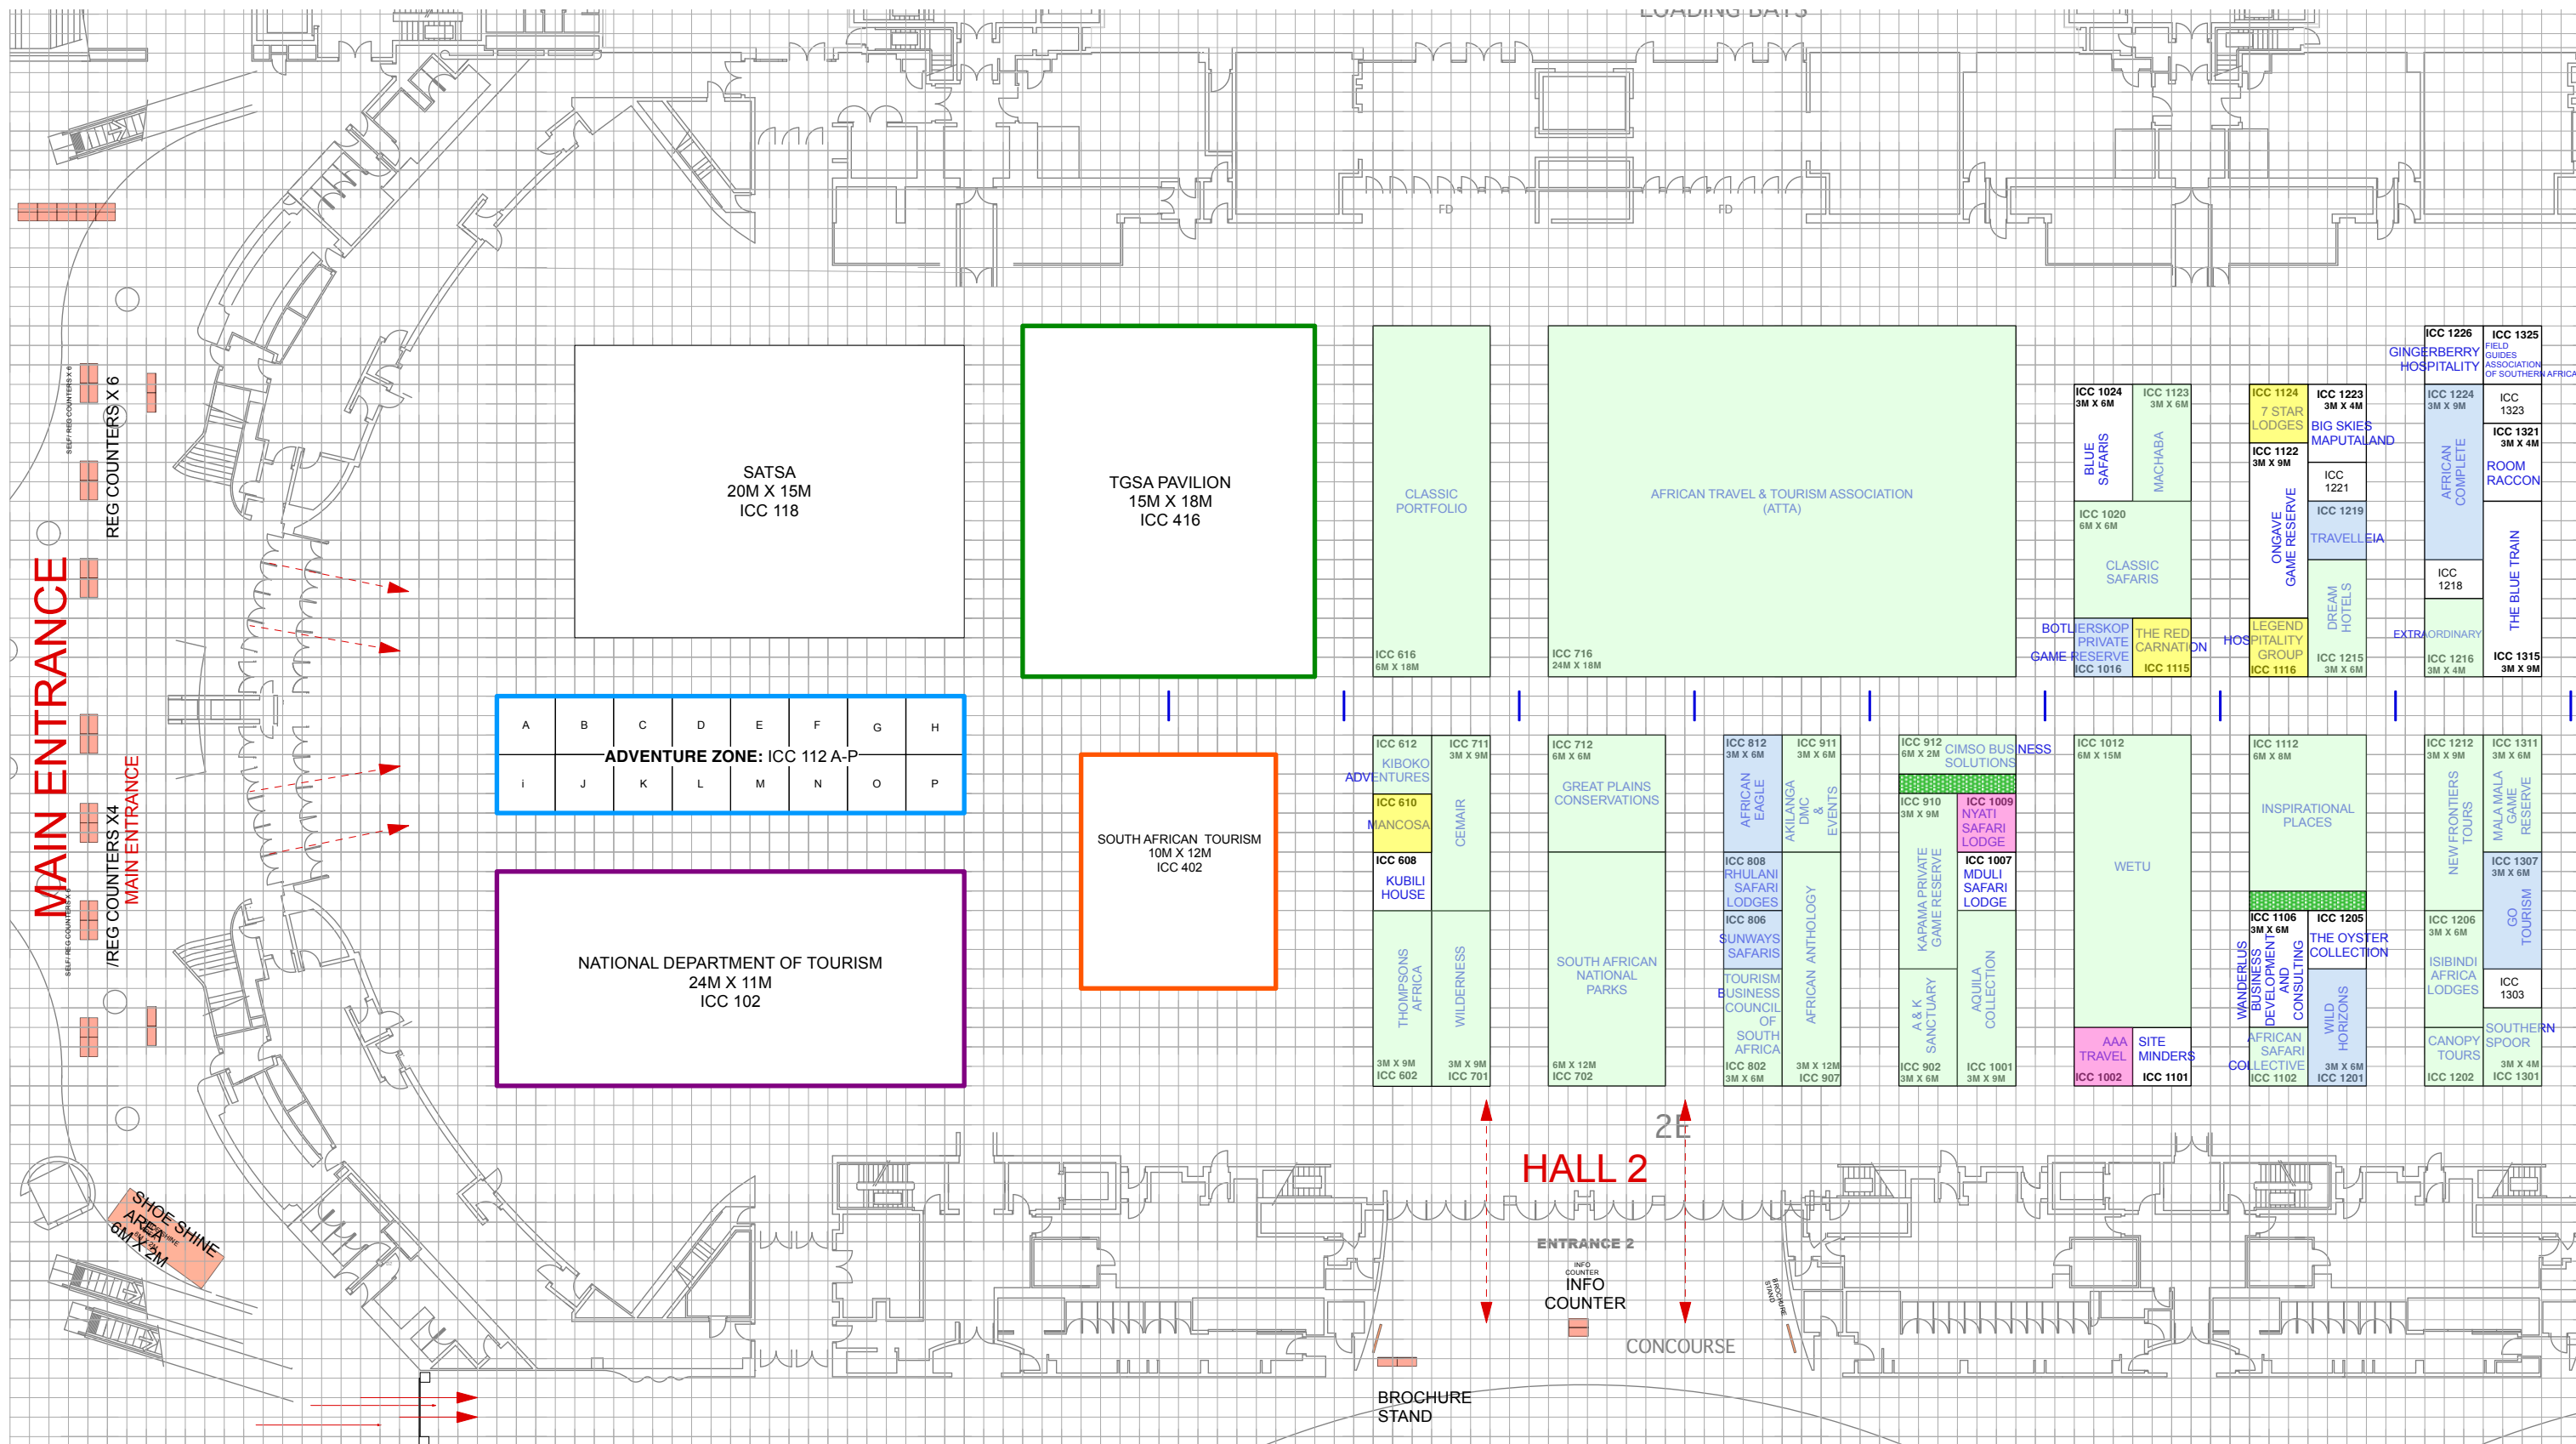

INTRODUCTORY DESK PACKAGE: 2706	
A	
B	
C	
D	
E	
F	TLHARI TRAVEL
G	TOURICE TRAVEL
H	BLUEBERRY TRAVEL
I	
J	
K	APEX BOUTIQUE HOTEL
L	NGAMA ISLAND LODGES

Floor Layout
1:800
GRID 1 BLOCK = 1MX1M

DBN ICC HALL 1-6 LAYOUT

AFRICA'S TRAVEL INDABA 2026
Venue: DBN ICC , Hall 1-6 , Show Dates: 11-14 May 2026

ORGANISER : South African Tourism
AE: rembu@synergybe.co.za
DESIGN rene@garonacom.co.za

DWG NO: 445.06
19.04.2026

Floor Layout
 1:330
 GRID 1 BLOCK = 1MX1M

LAYOUT :DBN ICC HALL 3-6

Floor Layout
 1:410
 GRID 1 BLOCK = 1MX1M

AFRICA'S TRAVEL INDABA 2026
 Venue: DBN ICC , Hall 1-6 , Show Dates: 11-14 May 2026

ORGANISER : South African Tourism
 AE: rembu@synergybe.co.za
 DESIGN rene@garonacom.co.za

DWG NO: 445.06
 19.04.2026

Floor Layout
 1:800
 GRID 1 BLOCK = 1MX1M

AFRICA'S TRAVEL INDABA 2026
 Venue: DNB ICC , Hall 1-6 , Show Dates: 11-14 May 2026

ORGANISER : South African Tourism
 AE: rembu@synergybe.co.za
 DESIGN rene@garonacom.co.za