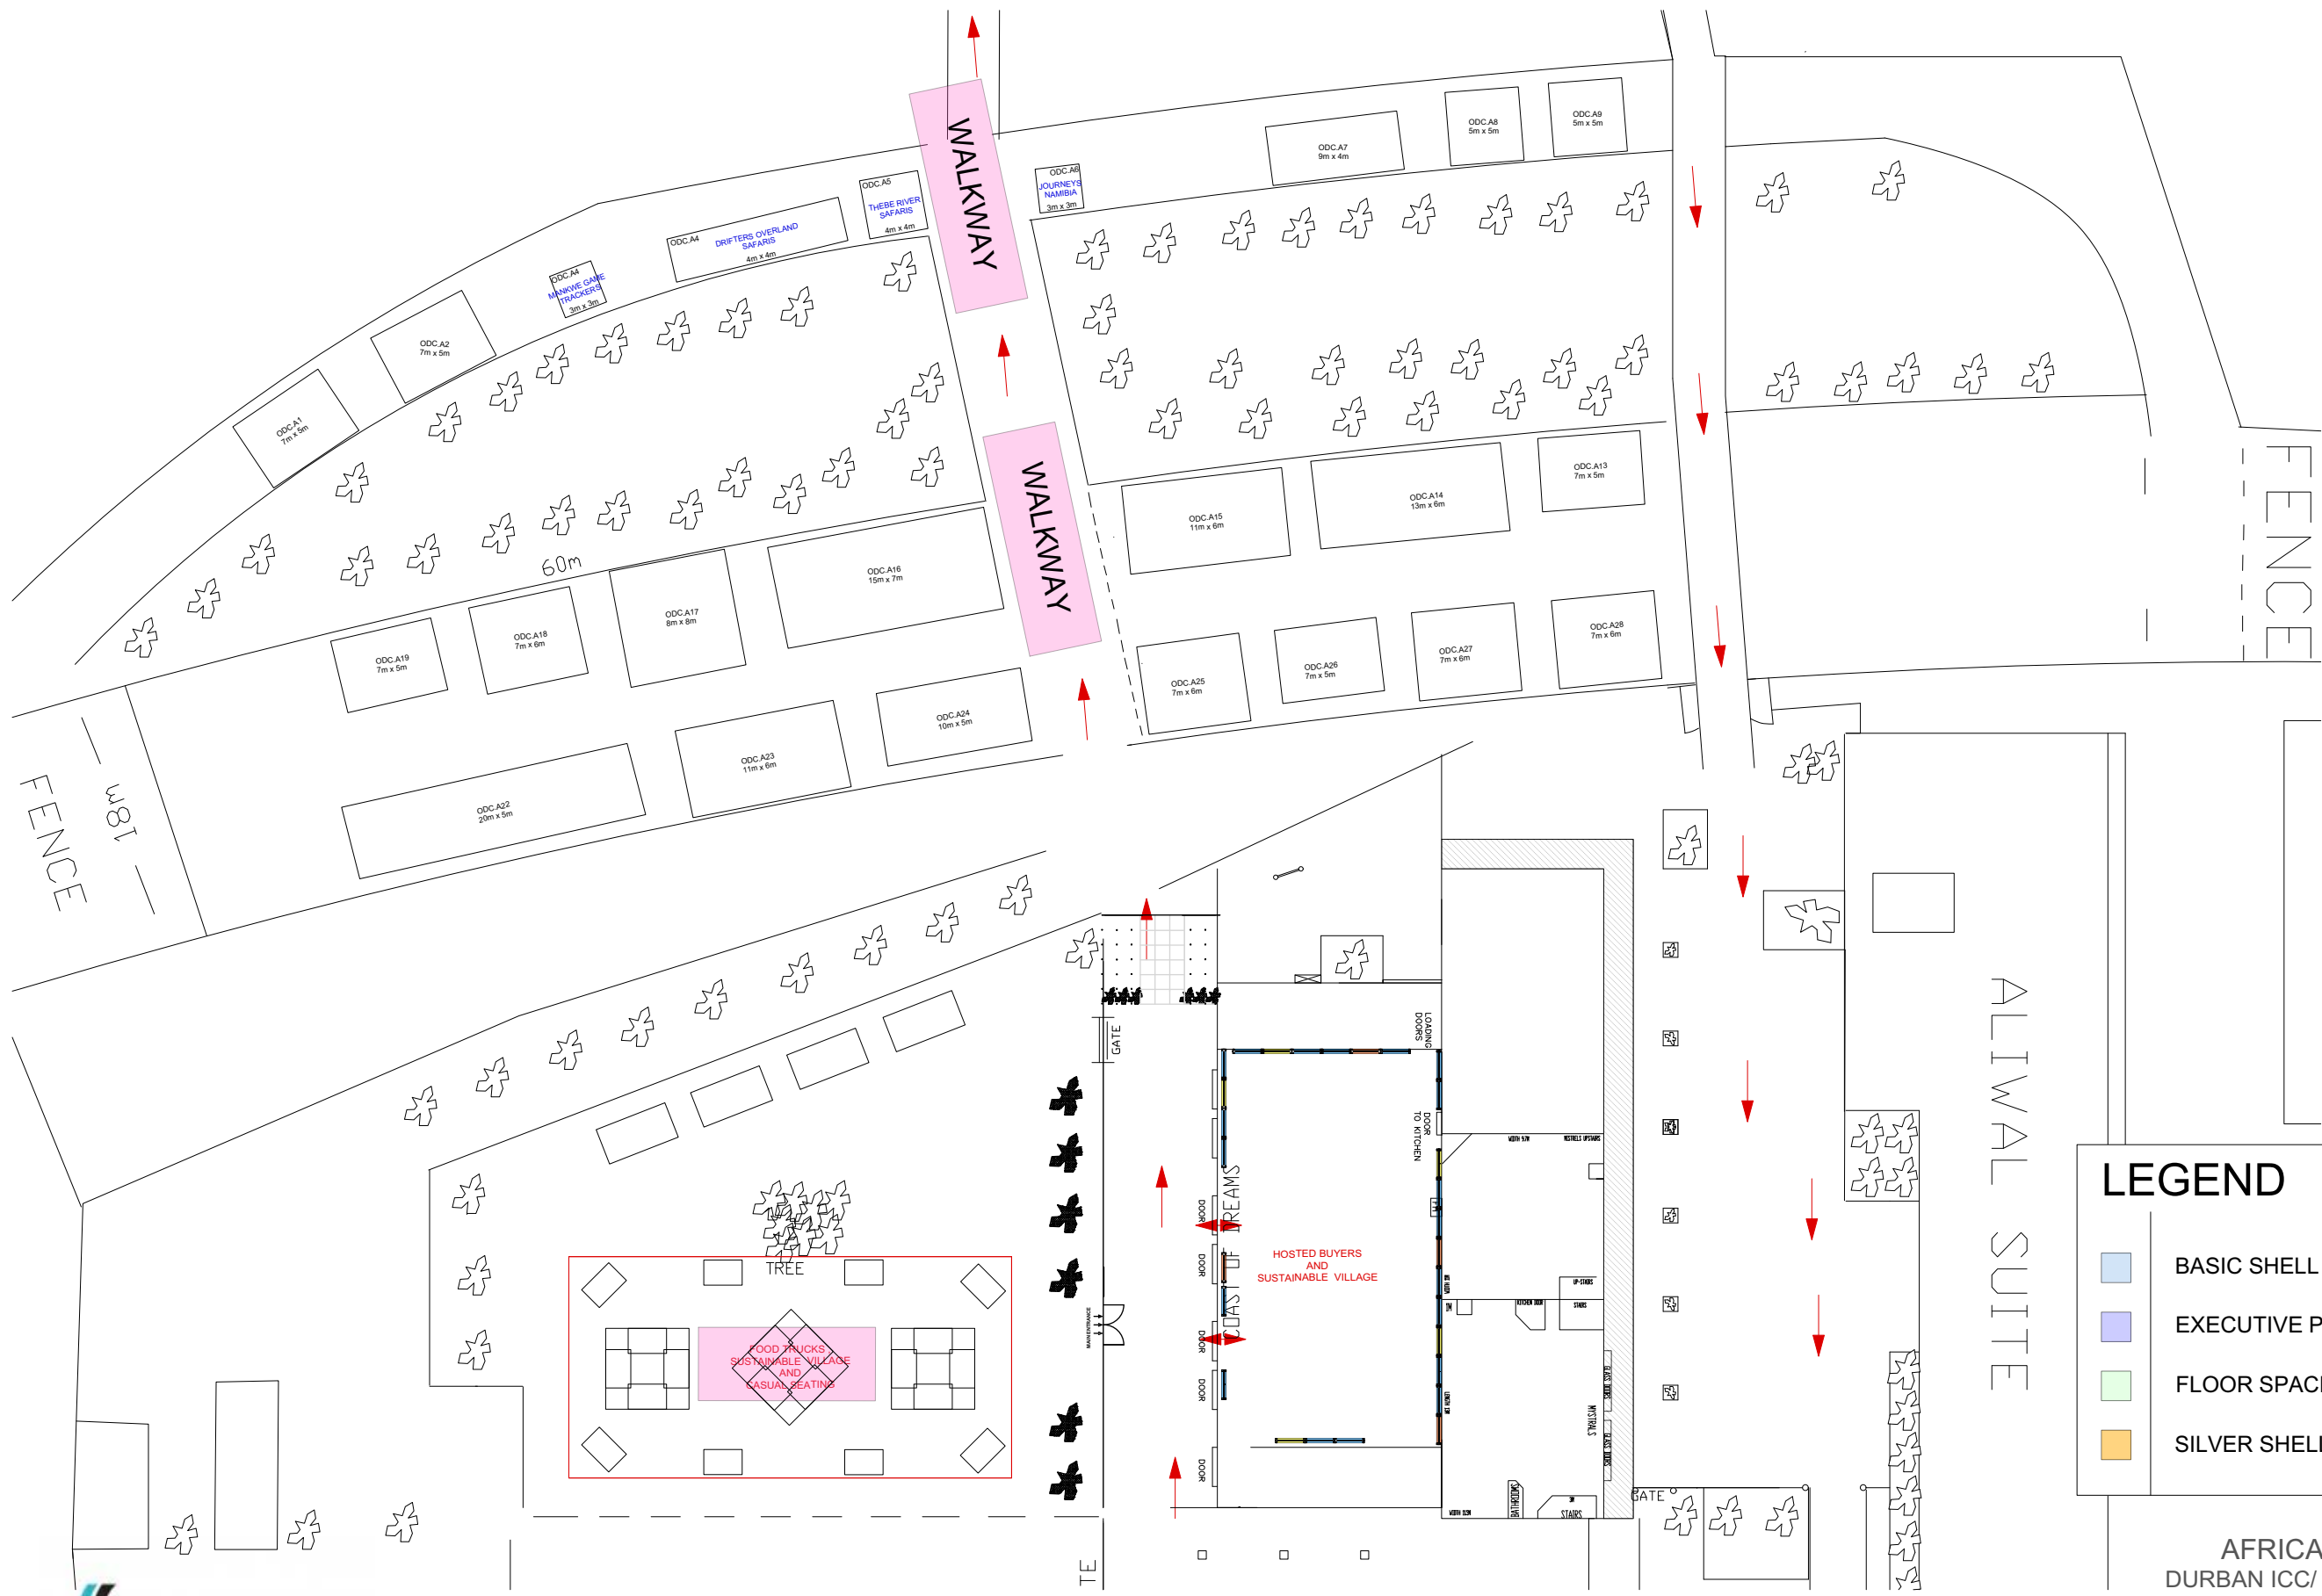

LAYOUT :DBN DEC _COAST OF DREAMS/MYSTRALS /OUTDOOR AREAS

Floor Layout
 1:450
 GRID 1 BLOCK = 1MX1M

LEGEND

- BASIC SHELL SCHEME
- EXECUTIVE PACKAGE
- FLOOR SPACE PACKAGE
- SILVER SHELL SCHEME PACKAGE

AFRICA'S TRAVEL INDABA 2023
 DURBAN ICC/ DEC / WALNUT RD , 9-11MAY
 AE: Lebohang Khanye
 DESIGNER: Rene' Fielies

DWG NO:142-04
 DWG DATE:22.02.2023